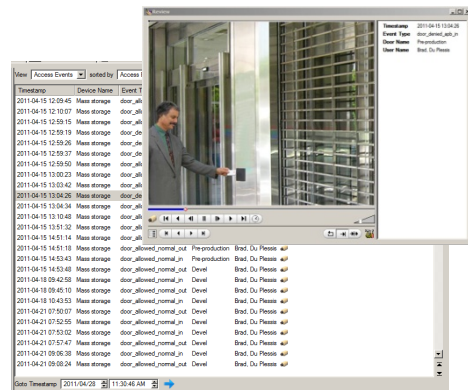

REMOTE MANAGEMENT AND VIEWING

The catAccess system offers complete Off-site configuration and management of your Access Control and CCTV system.

Remote user enrolment, system setup, CCTV camera viewing, event search, PTZ control and all of the other functions available on site are now available to you from anywhere in the world.

INTERACTIVE GRAPHICAL INTERFACE

The interactive user interface provides a visual representation of a site or multiple sites.

Operators can navigate through multiple layers of maps to selected sites and view live Access Control events, drag-and-drop Cameras to selected monitors, control outputs, move PTZ cameras etc.

flexible solutions for your business needs

ACCESS USER TRACKING

The catAccess System provides a user tracking feature which enables tracking of tag-holders over multiple sequential transactions. This allows one to follow a tag-holder through multiple access points and automatically play the recorded video

ACCESS CONTROL FEATURES

- Scalable up to 1000 tag-holders and 5000 buffered transactions
- Up to 8 doors (16 readers) per site
- Ethernet communication
- Graphical interface feedback via an interactive map module
- Centralized enrolment
- Remote, multiple site system management
- System status reports
- Door mode pattern setup
- Time zone and daylight savings
- Multiple access groups
- Three levels of strictness for Anti-passback
- Comprehensive logging and audit trail
- Built on standard iTRT (Wiegand compatible) or iTT (Antenna) base.
- AES 128 bit encryption and Diffie Hellman Key-Exchange.
- Offline validation – terminals can function for some time independently of the controller