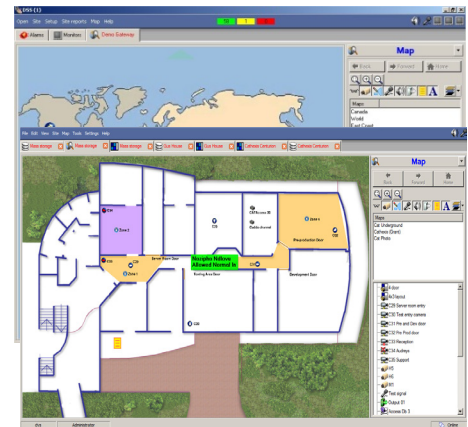

REMOTE MANAGEMENT AND VIEWING

The catAccess system offers complete Off-site configuration and management of your Access Control and CCTV system.

Remote user enrolment, system setup, CCTV camera viewing, event search, PTZ control and all of the other functions available on site are now available to you from anywhere in the world.

INTERACTIVE GRAPHICAL INTERFACE

The interactive user interface provides a visual representation of a site or multiple sites.

Operators can navigate through multiple layers of maps to selected sites and view live Access Control events, drag-and-drop Cameras to selected monitors, control outputs, move PTZ cameras etc.

flexible solutions for your business needs

ACCESS USER TRACKING

The catAccess System provides a user tracking feature which enables tracking of tag-holders over multiple sequential transactions. This allows one to follow a tag-holder through multiple access points and automatically play the recorded video