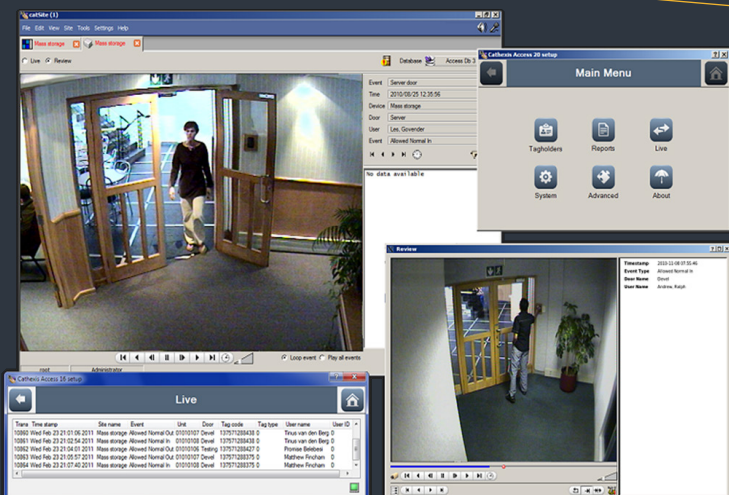

catAccess

ACCESS CONTROL & VIDEO SURVEILLANCE ON A SINGLE PLATFORM

The catAccess solution is a fully Integrated Access Control and CCTV system. The Cathexis catAccess system allows complete system configuration and day-to-day management of both CCTV and Access Control from the Cathexis software. The system harnesses the power and flexibility of the Cathexis analogue and I.P video solutions and incorporates all the functionality of the Impro IXP20 range of Access control solutions.

- I.P & Analogue CCTV and Access Control on the same platform
- Single user interface for operation AND system configuration
- Graphical user interface
- Live map event visualization
- Easy, centralized Access User enrolment
- Remote, multiple site management capability
- Centralised association of CCTV cameras and Access Control doors
- Powerful database search filter
- Card-holder tracking capability
- Simple Ethernet installation and commissioning

impro technologies
ACCESS CONTROL

Access control AND CCTV converge

TRUE INTEGRATION

Ease of installation on a single platform provides a truly Integrated solution

A TRULY INTEGRATED SOLUTION

Imagine being able to see your access control events with live video. Imagine being able to do this without having to go through the process of trying to integrate two products together to achieve this

INTERACTIVE GRAPHICAL INTERFACE

The interactive user interface provides a visual representation of a site or multiple sites.

Operators can navigate through multiple layers of maps to selected sites and view live Access Control events, drag-and-drop Cameras to selected monitors, control outputs, move PTZ cameras etc.