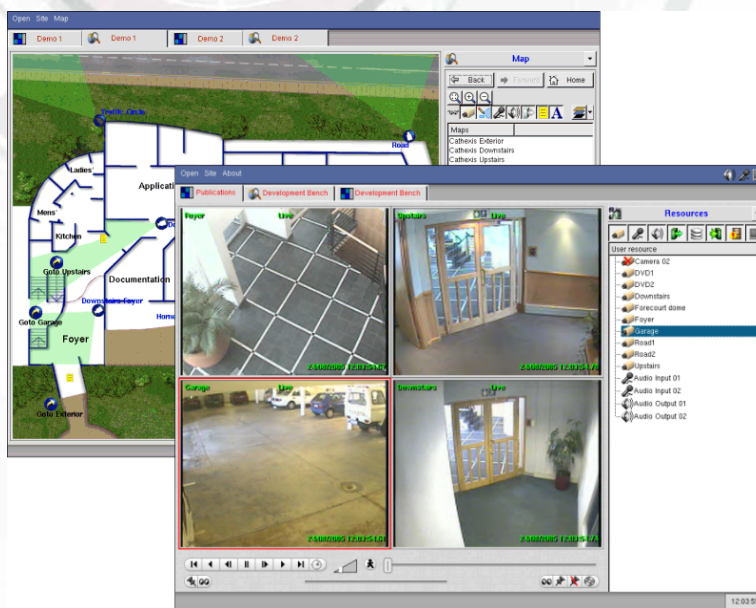

catBase

Digital Surveillance System Base Station Software

Features:

- Seamless networked resources available across the entire enterprise
- Multiple desktops accessible from tabbed interface
- Optional dual, triple or quad-monitor interface
- Resource control panels
- Map objects interact with surveillance system
- Multiple map navigation options
- Hierarchical map levels
- Layers with hide-show and slider transparency
- Comprehensive, user-friendly map editor for Windows

www.cathexis.co.za

catBase: This is a software bundle comprising both catSite and catMap, both of which are required for catAlarm central alarm monitoring.

catBase is available in both NetBSD and Windows versions (CAT-7000 and CAT-7100 respectively).

catBase displays interactive map and site resources on different desktops

catSite

The resources desktop enables operators to view, review and control the resources across multiple units at a site. These resources include but are not limited to, cameras, domes, IO devices and recorded data. Operators control site resources by means of custom control panels. A software joystick provides intuitive, sensitive control of dome cameras. Camera Live and Review content displays within the same camera image display, providing a seamless camera timeline from oldest recording to the present (live). A tabbed interface provides quick access to multiple site desktops.

catMap

Objects on a map are interactive. Operators open and close doors, activate sirens, track intruders, and send live camera views to display areas on the resources desktop. Customisable tool tips and comments provide for quick information on map resources. Operators can hide objects and/or layers and increase / decrease their transparency to simplify the map display.